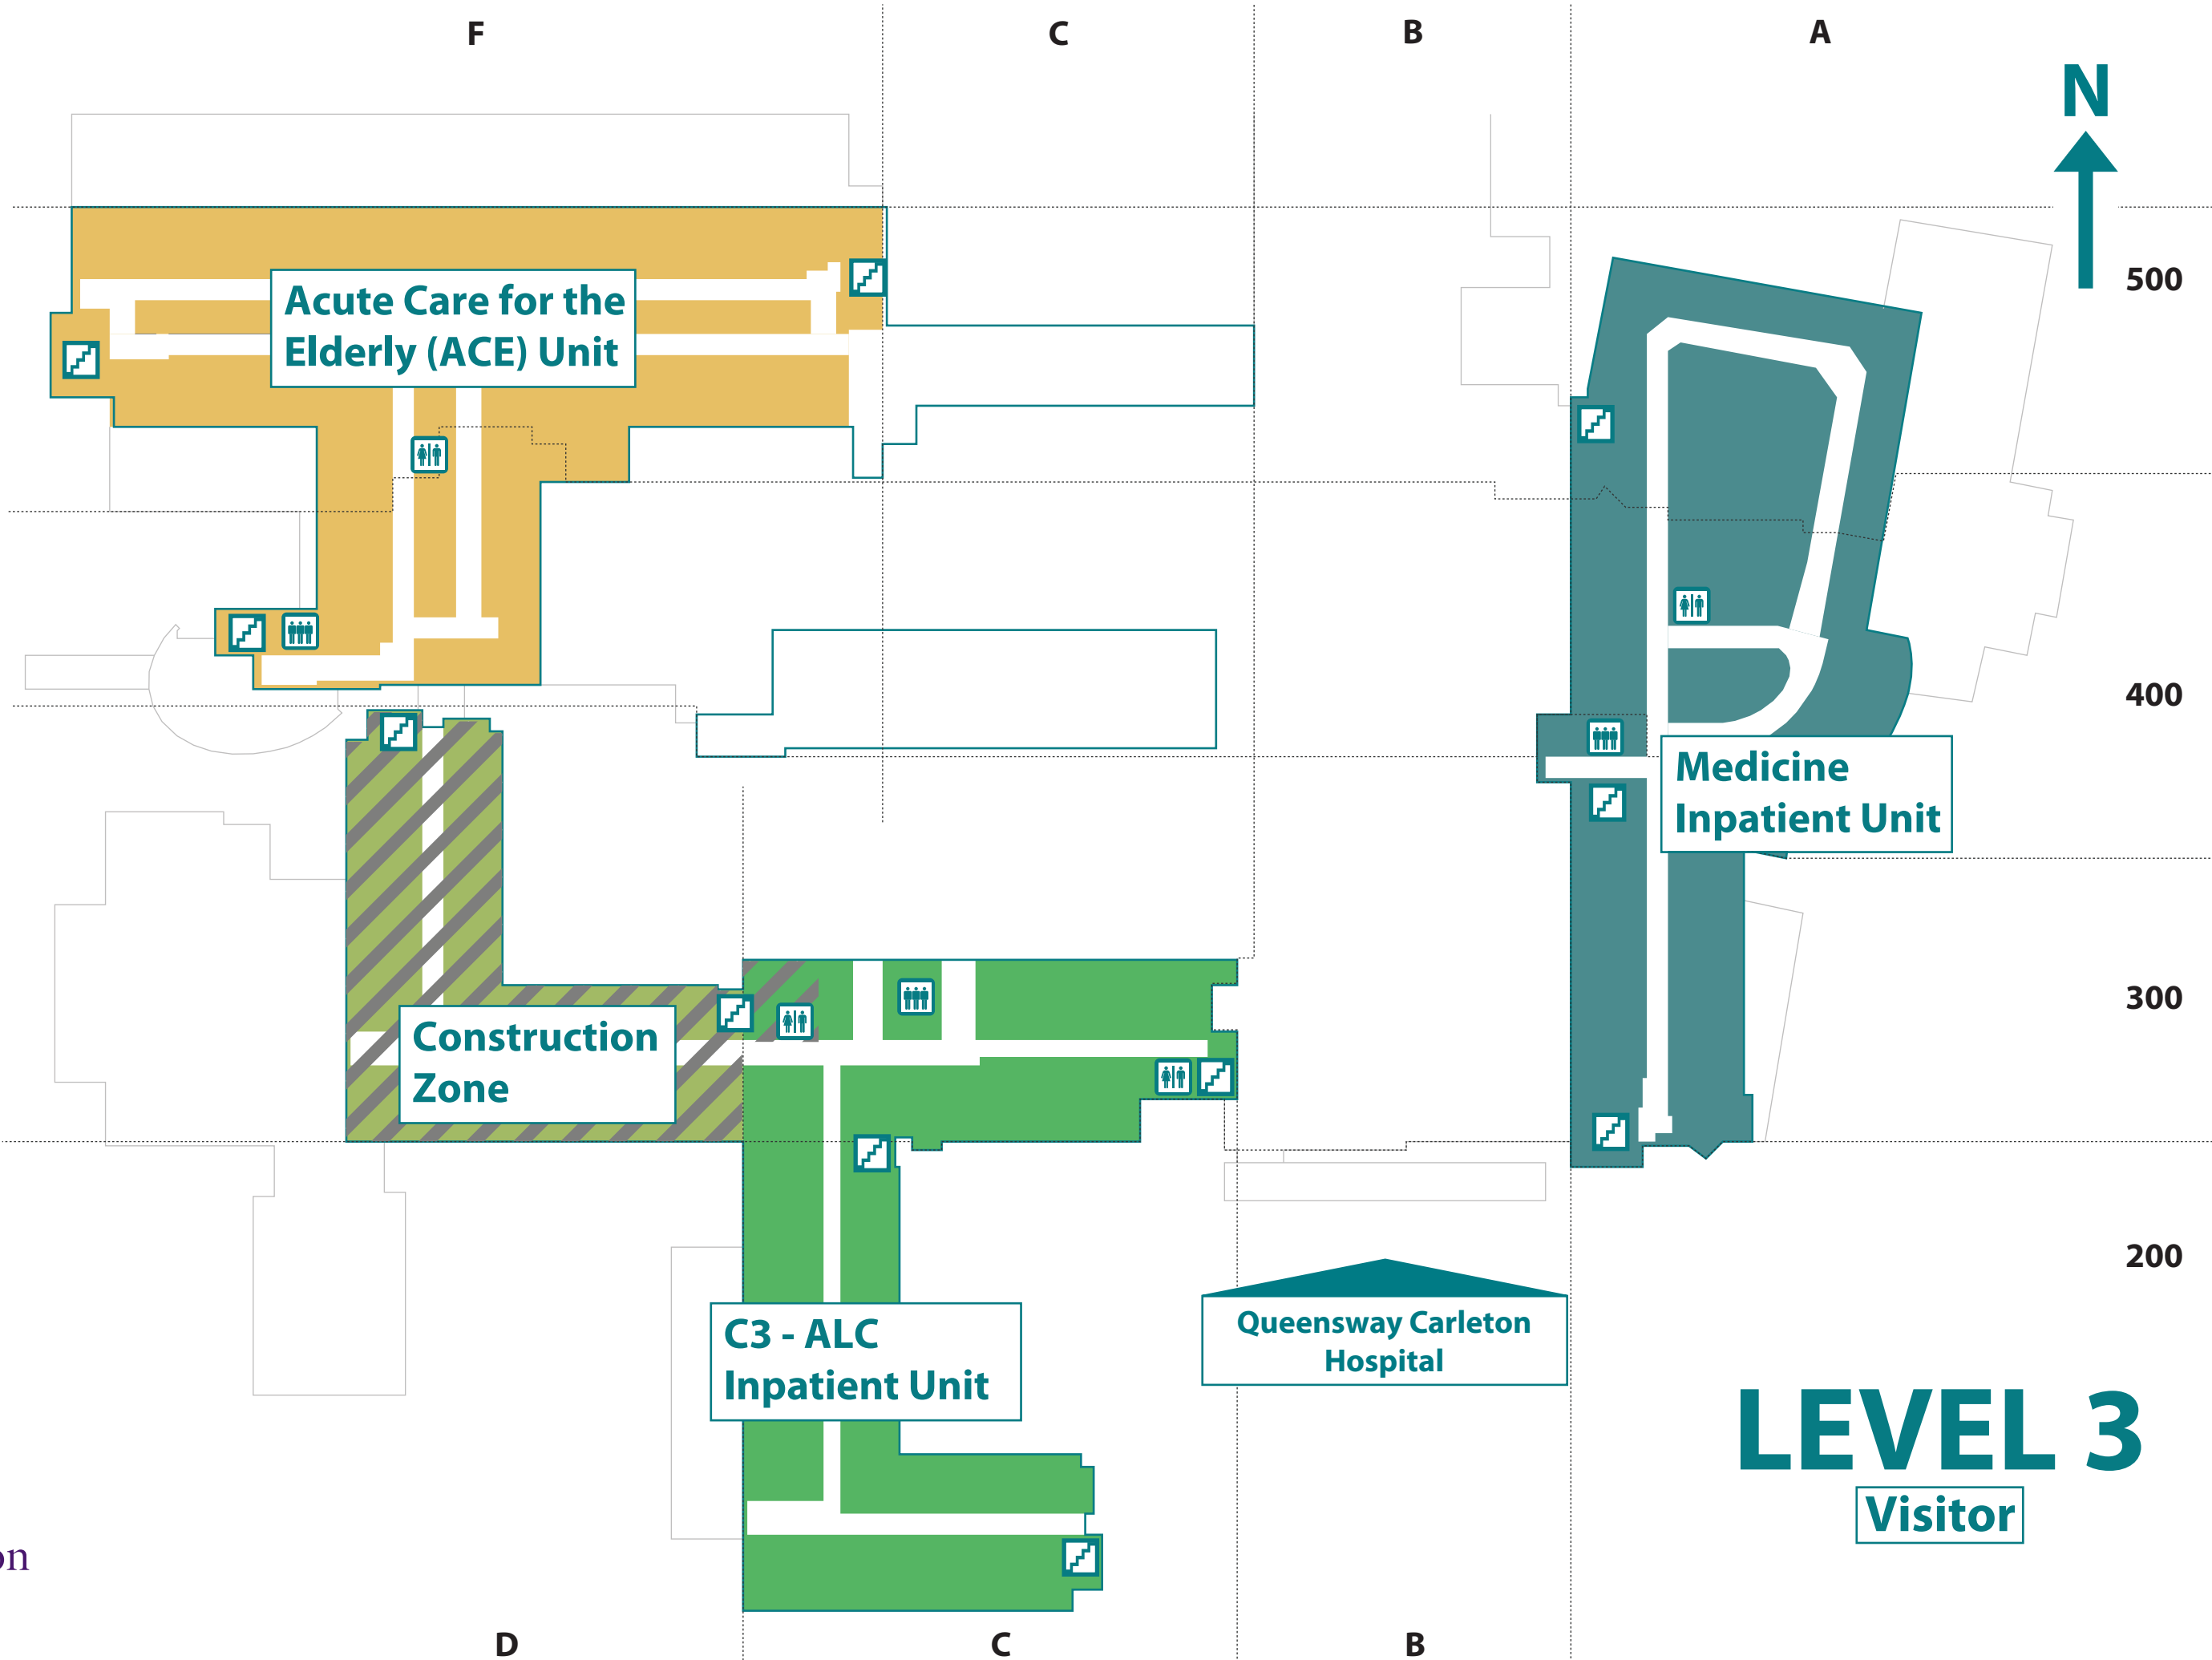

ROOM ZONES

- A-ZONE
- B-ZONE
- C-ZONE
- D-ZONE
- F-ZONE
- G-ZONE

LEGEND

- ATM Machine
- Elevators
- Information
- Phone
- Stair
- Washrooms

Queensway Carleton Hospital

LEVEL 3
Visitor